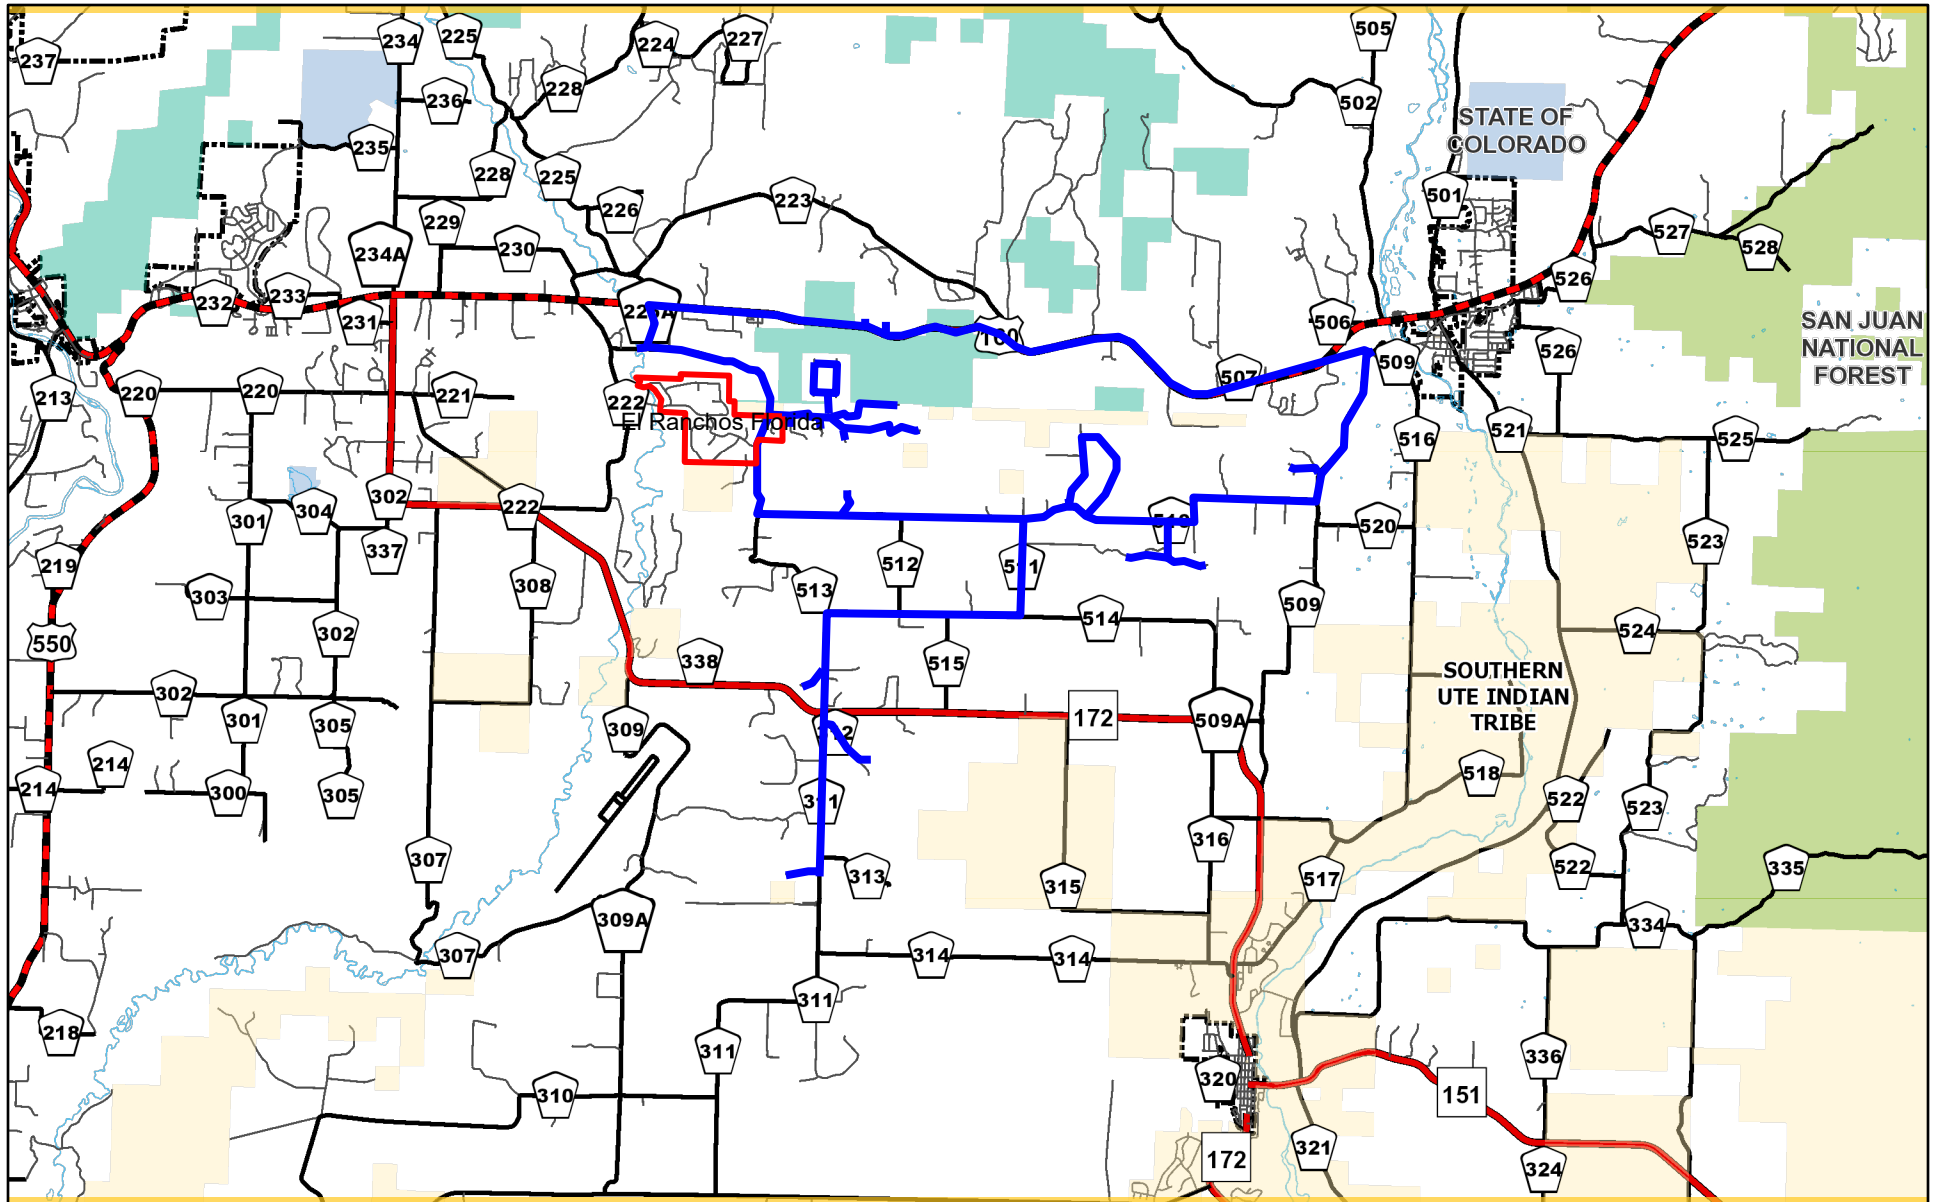

# Existing LAPLAWD Waterlines

November 19, 2020

1:125,000

Admin